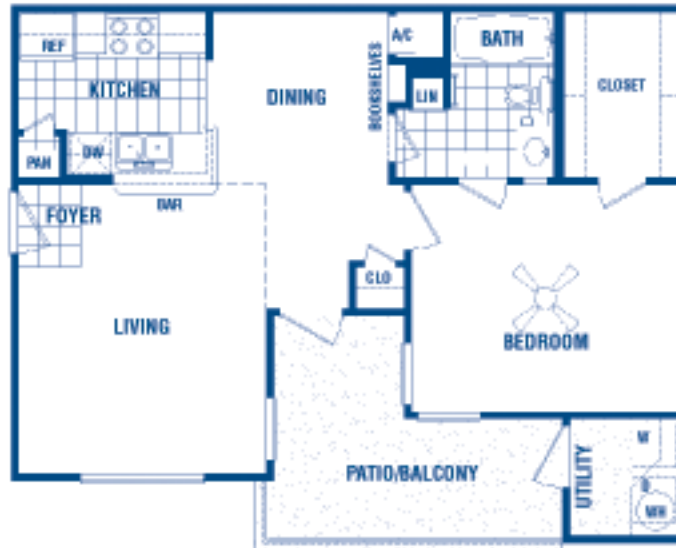

LIAM

ONE BEDROOM/ONE BATH
660 SQUARE FEET*

*ALL SQUARE FOOTAGE APPROXIMATE
(Foyer, Patio/Balcony and Utility square footage not included)

**EXPLORING LIVING BEYOND LUXURY...
EXPERIENCE CARRINGTON PLACE**