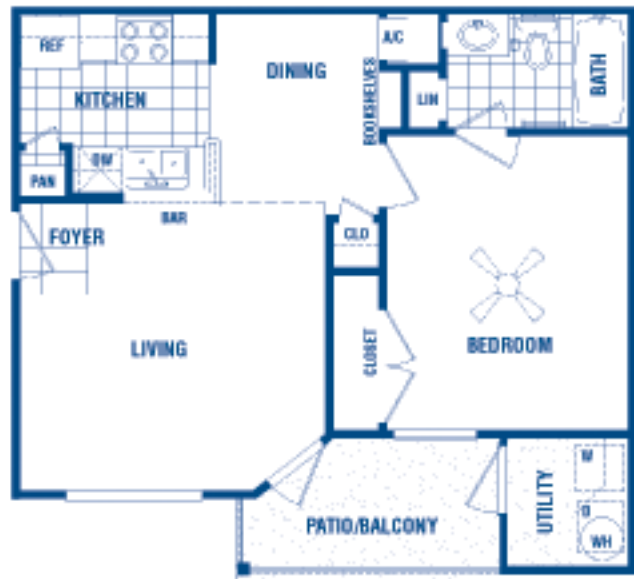

MURPHY

ONE BEDROOM/ONE BATH
556 SQUARE FEET*

*ALL SQUARE FOOTAGE APPROXIMATE
(Foyer, Patio/Balcony and Utility square footage not included)

**EXPLORING LIVING BEYOND LUXURY...
EXPERIENCE CARRINGTON PLACE**